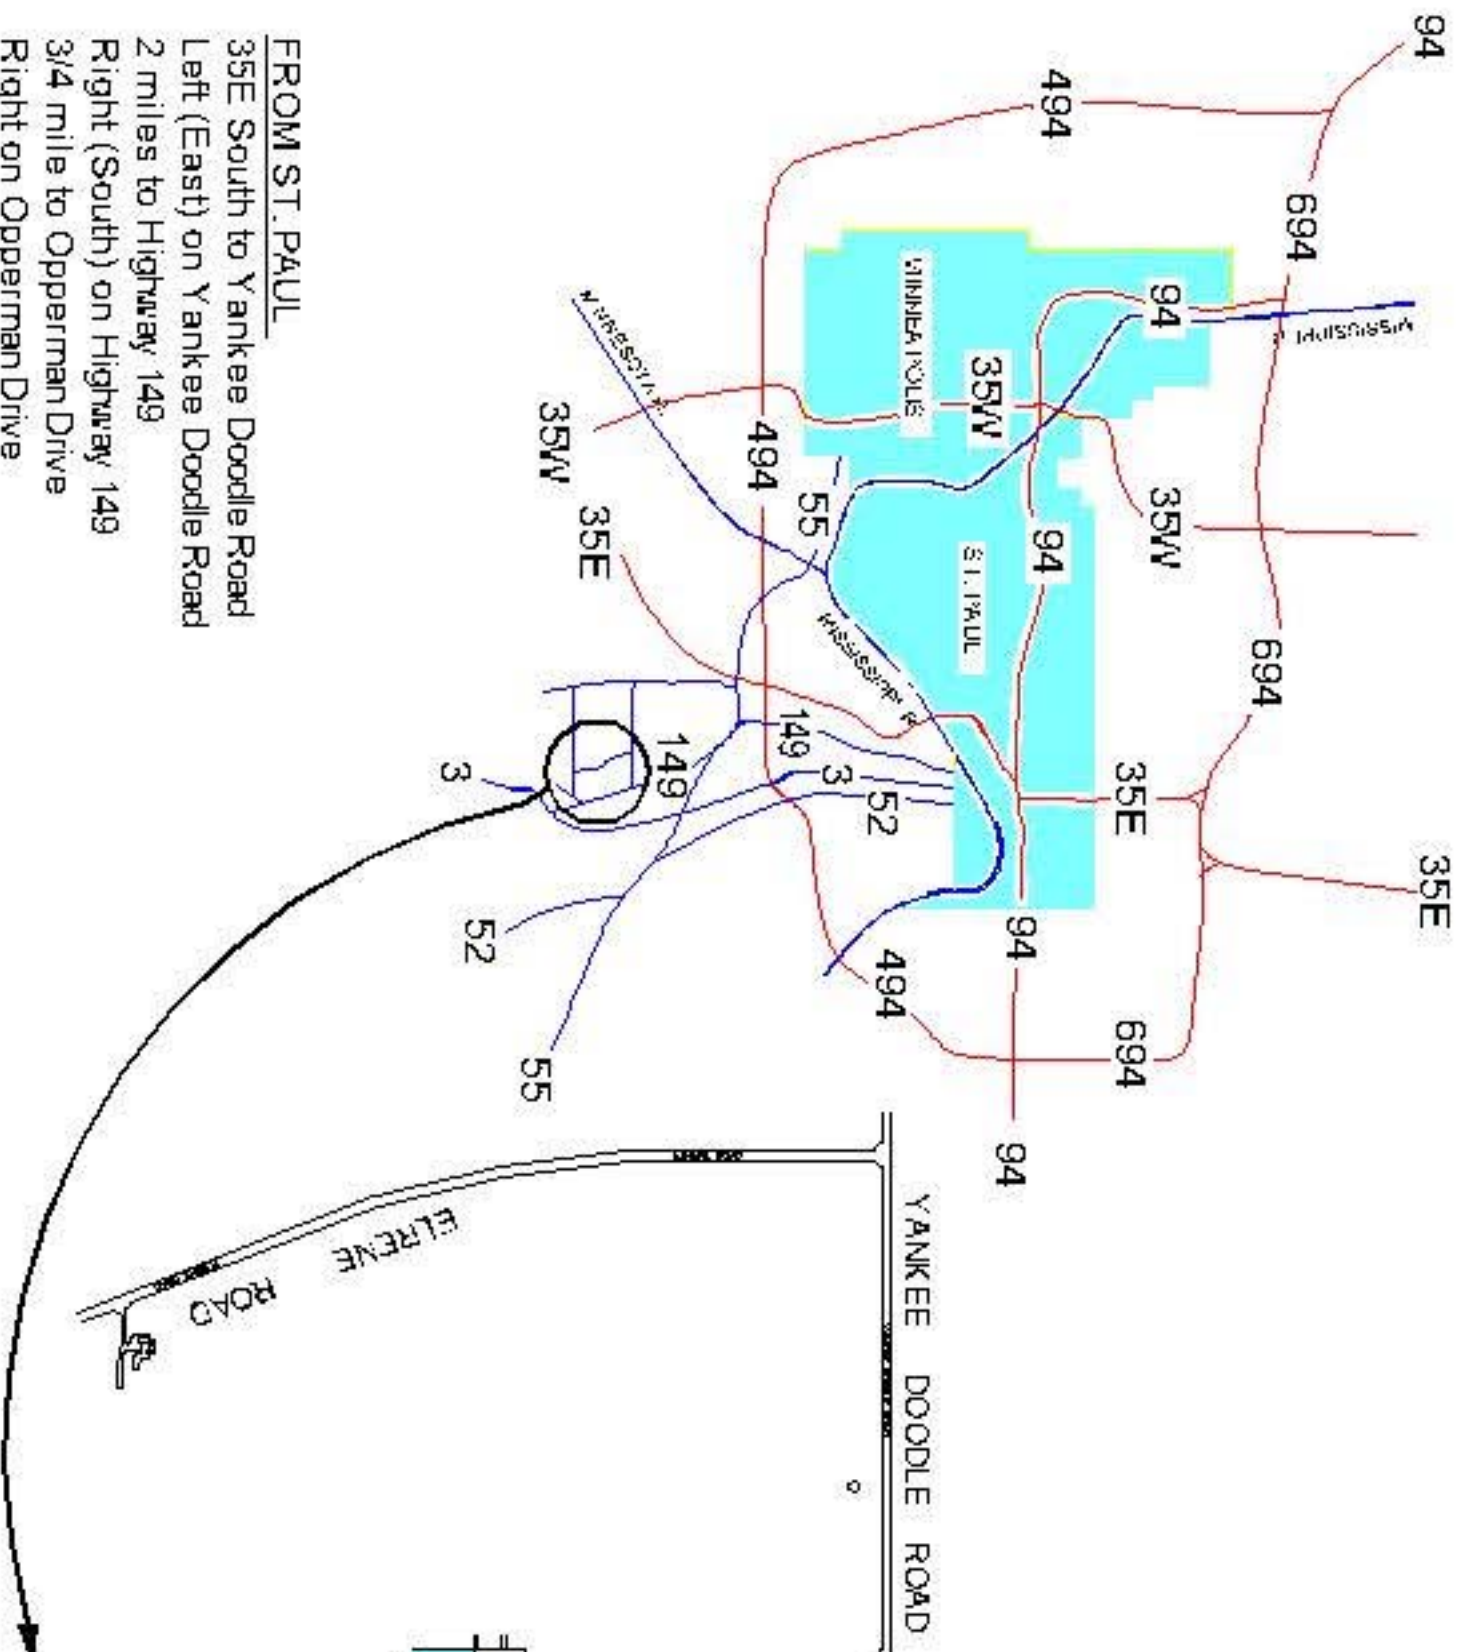

THOMSON REUTERS

610/620 OPPERMAN DRIVE
EAGAN, MN 55123
651/687-7000

FROM ST. PAUL
 35E South to Yankee Doodle Road
 Left (East) on Yankee Doodle Road
 2 miles to Highway 149
 Right (South) on Highway 149
 3/4 mile to Opperman Drive
 Right on Opperman Drive

FROM MINNEAPOLIS
 35W South to 494 East
 494 East to 35E South
 35E South to Yankee Doodle Road
 Left (East) on Yankee Doodle Road
 2 miles to Highway 149
 Right (South) on Highway 149
 3/4 mile to Opperman Drive
 Right on Opperman Drive